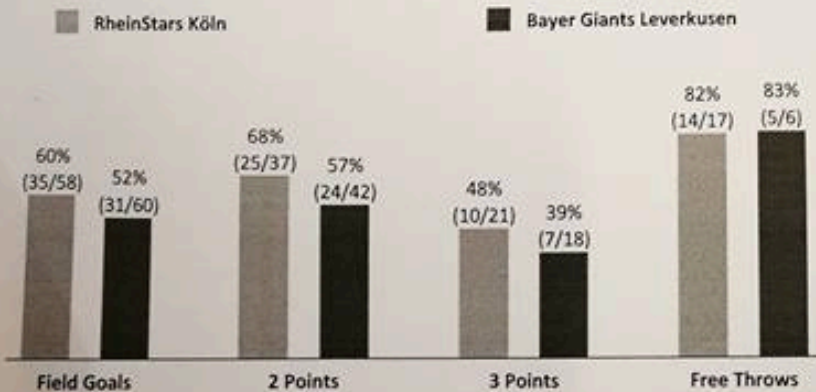

LEV - Bayer Giants Leverkusen (Coach: KUCZMANN A)

No.	Name	Min	PTS	2 Points	3 Points	Field Goals	Free Throws	OR	DR	TR	AS	ST	TO	BS	SB	PF	FD	EFF	+/-						
*1	OLDHAM C	24:55	11	4/7 (57%)	1/1 (100%)	5/8 (63%)		3		3	1		4	1		2	2	9	-15						
9	NICK B	1:36	0										1						-1 -2						
11	TWIEHOFF G	19:24	6	2/3 (67%)		2/3 (67%)	2/2 (100%)		2	2	5		1			3	2	11	-13						
13	LEGANKOVAS O	11:45	3	0/1 (0%)	1/3 (33%)	1/4 (25%)			3	3	1		1					3	-13						
*15	SCHÖNBORN T	21:16	13	2/3 (67%)	3/7 (43%)	5/10 (50%)			1	1	2	1	3		1			9	-8						
19	QUECK S	4:29	2	1/2 (50%)		1/2 (50%)		1	1	2								3	4						
*22	BECKFORD JR. B	32:24	11	4/8 (50%)	1/2 (50%)	5/10 (50%)		1	5	6	2		1		1	3		13	-14						
25	KUCZMANN M	20:07	2	1/1 (100%)	0/2 (0%)	1/3 (33%)			1	1		2	3			1	1	0	-13						
26	MERKENS D	14:52	0	0/1 (0%)		0/1 (0%)			1	1	1		2			1	1	-1	-18						
*31	HECKEL M	25:08	16	6/8 (75%)	1/3 (33%)	7/11 (64%)	1/2 (50%)	1	2	3	3	2	3		1	2	6	16	-2						
*32	JACK D	24:04	10	4/8 (50%)		4/8 (50%)	2/2 (100%)	1	2	3	1	1	1	2		2	2	12	-6						
Team / Coach								2		2							2								
Totals								200:00	74	24/42 (57%)	7/18 (39%)	31/60 (52%)	5/6 (83%)	9	18	27	16	6	20	3	3	15	14	76	-20

RSK	LEV
6 / 21 / 27	Rebounds OR/DR/TR
23	Assists
14	Fouls
15	Fouls Drawn
16	Turnovers
14	Steals
36	Points in the Paint
6	Second Chance Points
11	Fast Break Points
30 (82:52)	Biggest Lead
15-0 (52:29)	Biggest Scoring Run
	Lead Changes: 3
	Times Tied: 3

LEGEND
Min Minutes Played   DR Defensive Rebounds   AS Assists   BS Blocked Shots   PF Fouls   +/- Plus-Minus-Rating
DNP Did Not Play   OR Offensive Rebounds   ST Steals   SB Shots Blocked   FD Fouls Drawn   * Starters
EFF Efficiency = ((PTS + TR) - (ORB + DR + AS + ST + BS)) - ((FGA - FGM) + (FTA - FTM) + TO)